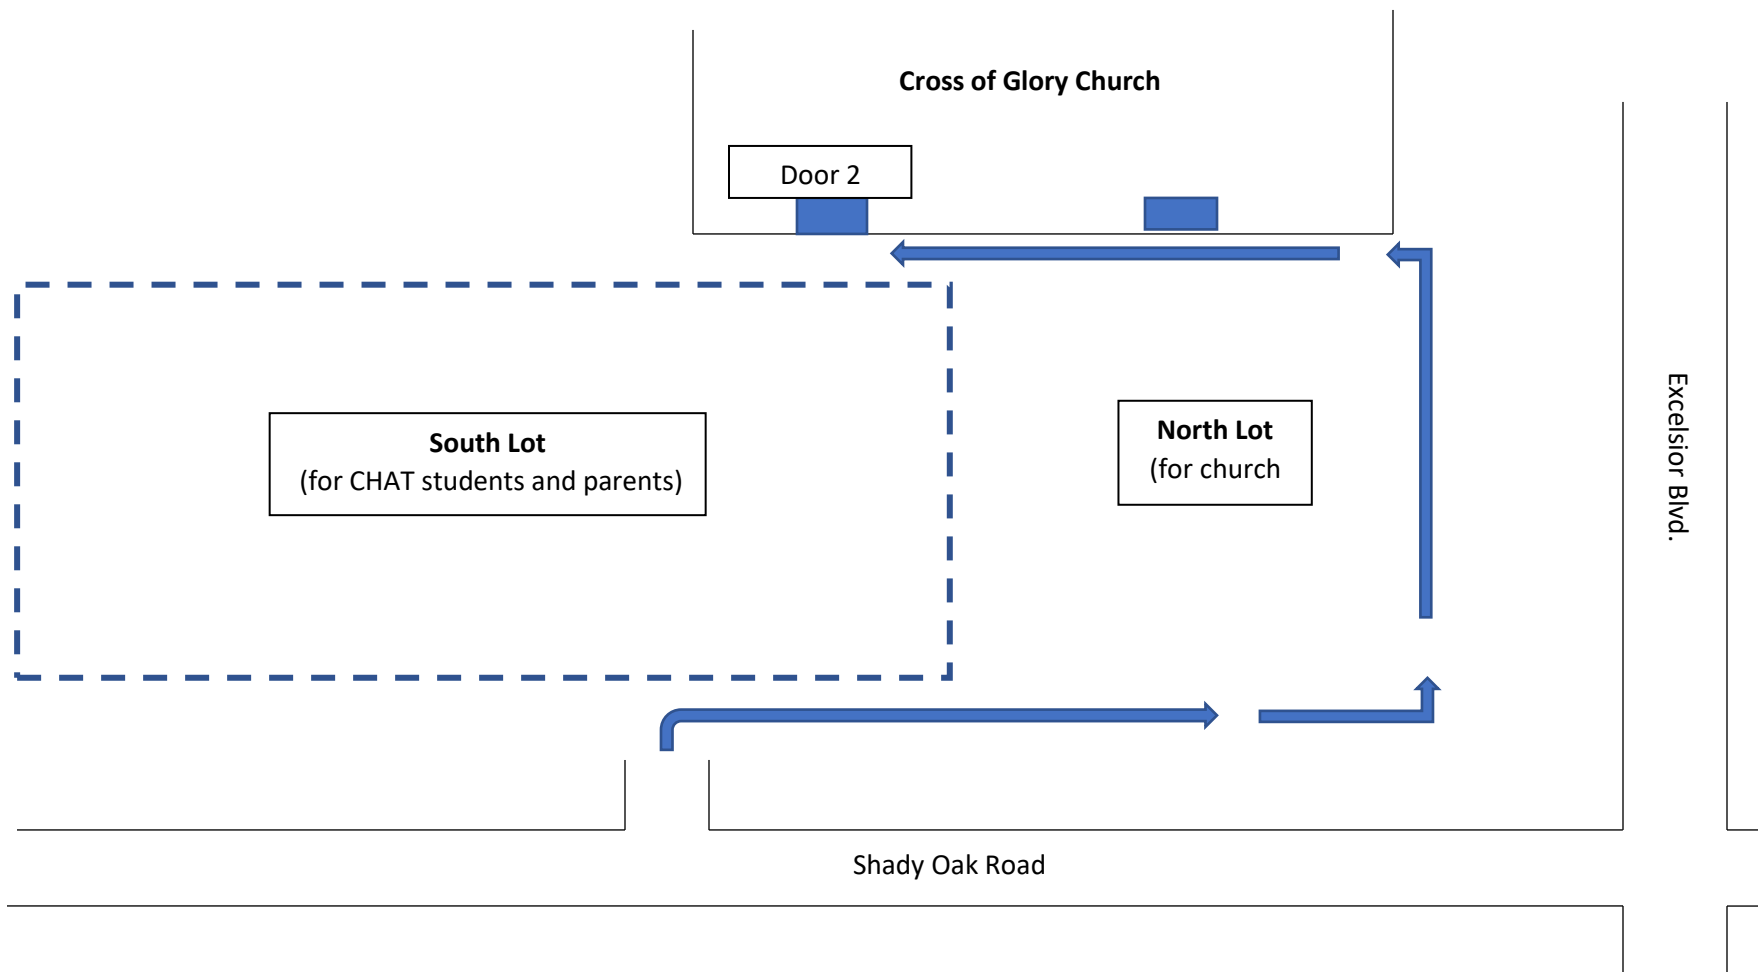

CHAT Parking Map

Parking: Park only in the South Lot

Drop-off & Pick-up: Follow the traffic flow as indicated by the arrows.

Students are to enter and exit only by the South Door (Door 2).